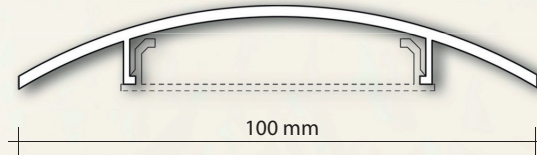

B O S S C O M

Probably the World Finest Alu Cable Covers!

Maximale binnenmaten:

100mm	55mm	14mm
150mm	85mm	14mm
200mm	114mm	14mm

AB2040126	Cable Cover Aluminium	Wit	100mm	2,5m
AB2044926	Cable Cover Aluminium	Blank	100mm	2,5m
AB2049926	Cable Cover Aluminium	Zwart	100mm	2,5m
AB2050126	Cable Cover Aluminium	Wit	150mm	2,5m
AB2054926	Cable Cover Aluminium	Blank	150mm	2,5m
AB2059926	Cable Cover Aluminium	Zwart	150mm	2,5m
AB2150126	Cable Cover Aluminium	Wit	200mm	2,5m
AB2154926	Cable Cover Aluminium	Blank	200mm	2,5m
AB2159926	Cable Cover Aluminium	Zwart	200mm	2,5m